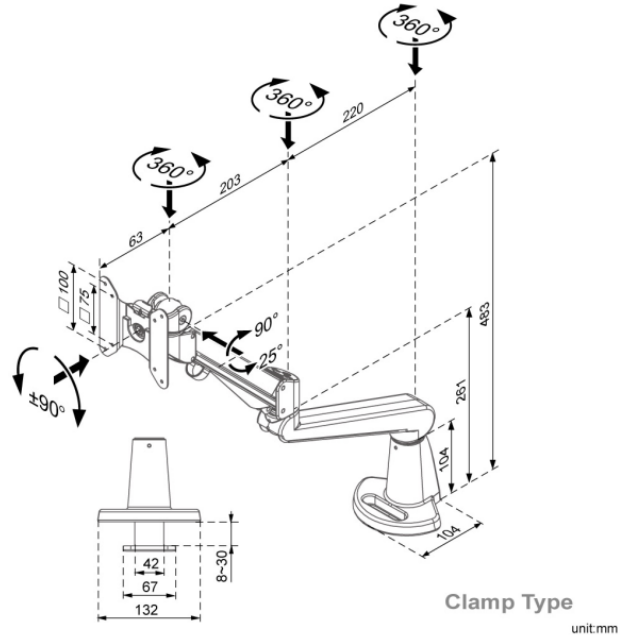

# Ascend Gas Arm with top fix Clamp

## Product Specification

|                         |   |
|-------------------------|---|
| Product code            | CMS2075C-ED & CMS3164 – BLACK                       |
| *Weight capacity        | From 3 - 8 kg                                       |
| **Maximum Screen Size   | 36"   |
| Height adjustment range | 200mm – 500mm from desktop                          |
| Max forward extension   | 486mm   |
| VESA                    | 75mm & 100mm VESA compliant                         |
| Movement                | Height adjustment, tilt, swivel, rotation and reach |

\*Capacity may be reduced if monitor size is greater than 26" or depth is greater than 5.5cm

\*\*Subject to weight being within range & VESA 75 x 75mm or 100 x 100mm, please refer to our measurements / line drawings and check with screen manufacturers measurements including bezel

## Additional Information

Clamp for desktops up to 8mm - 30mm

Integral cable management

Gas assisted height adjustment

Lockable quick release VESA function

180° anti rotation feature

Over 90% of the aluminium alloy content is recycled